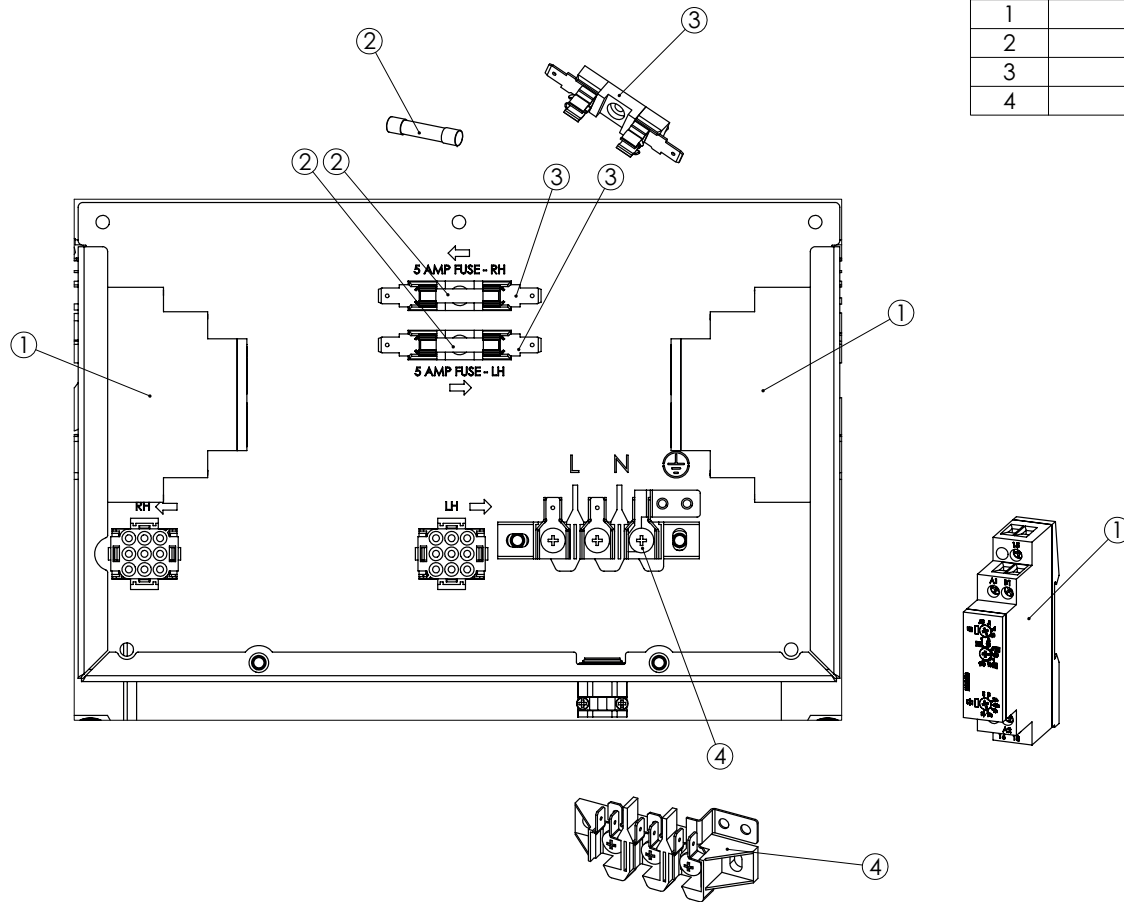

Issue	Alteration	Date	Product	Document Reference
A	A	January 2019	G3845/3845F Fryers	BD55552

DOMINATOR PLUS

FRONT CONTROLS AND ELECTRICS SPARES

ITEM	DESCRIPTION	SPARES No
1	GAS CONTROL VALVE	535620016
2	PIEZO IGNITER	535010000
2.1	IGNITER EARTH CABLE	535620017
3	PUMP SWITCH (G3845F ONLY)	535580056
4	SAFETY THERMOSTAT KIT	535580008
4.1	SAFETY STAT DUST COVER	731742083
5	FLEXI PIPE - VALVE TO BURNER	535010010

Issue	Alteration	Date	Product	Document Reference
B	A	May 2019	G3845/3845F Fryers	AD55554

DOMINATOR PLUS

BURNER AND PILOT ASSEMBLY SPARES

ITEM	DESCRIPTION	SPARES No
1	PILOT FLEXI PIPE 6MM DIA	535670025
2	THERMOCOUPLE	537350033
3	CERAMIC CONNECTOR BLOCK	734060004
4	PILOT ASSEMBLY	530760007
4.1	PILOT INJECTOR LPG	537350014
4.2	PILOT INJECTOR NG	537350013
5	SPARK ELECTRODE	535620011
6	BURNER	535620012
7	INJECTOR NG	535620013
7.1	INJECTOR LPG	535620014
8	INJECTOR HOLDER	535620015

Issue	Alteration	Date	Product	Document Reference
A	A	January 2019	G3845/3845F Fryers	BD55554

DOMINATOR PLUS

REAR ELECTRICS SPARES

ITEM	DESCRIPTION	SPARES No
1	PUMP TIMER	536470007
2	FUSE 5A ANTI SURGE	536430009
3	FUSE HOLDEER	734310510
4	MAINS TERMINAL 3 WAY	732910270

Issue	Alteration	Date	Product	Document Reference
A	A	January 2019	G3845F Fryers	BD55556

DOMINATOR PLUS

PUMP AND PIPE SPARES

ITEM	DESCRIPTION	SPARES No
1	ELBOW COMPRESSION 12 X 12MM	536300040
2	REAR FILTRATION PIPE	536300064
3	FLEXI PIPE 12 DIA X 210MM	537960100
4	ELBOW 1/4" TO 12 MM	536300055
5	PUMP AND MOTOR ASSEMBLY	535770077
6	OIL RETURN PIPE LH	535620019
7	OIL RETURN PIPE RH	535620020