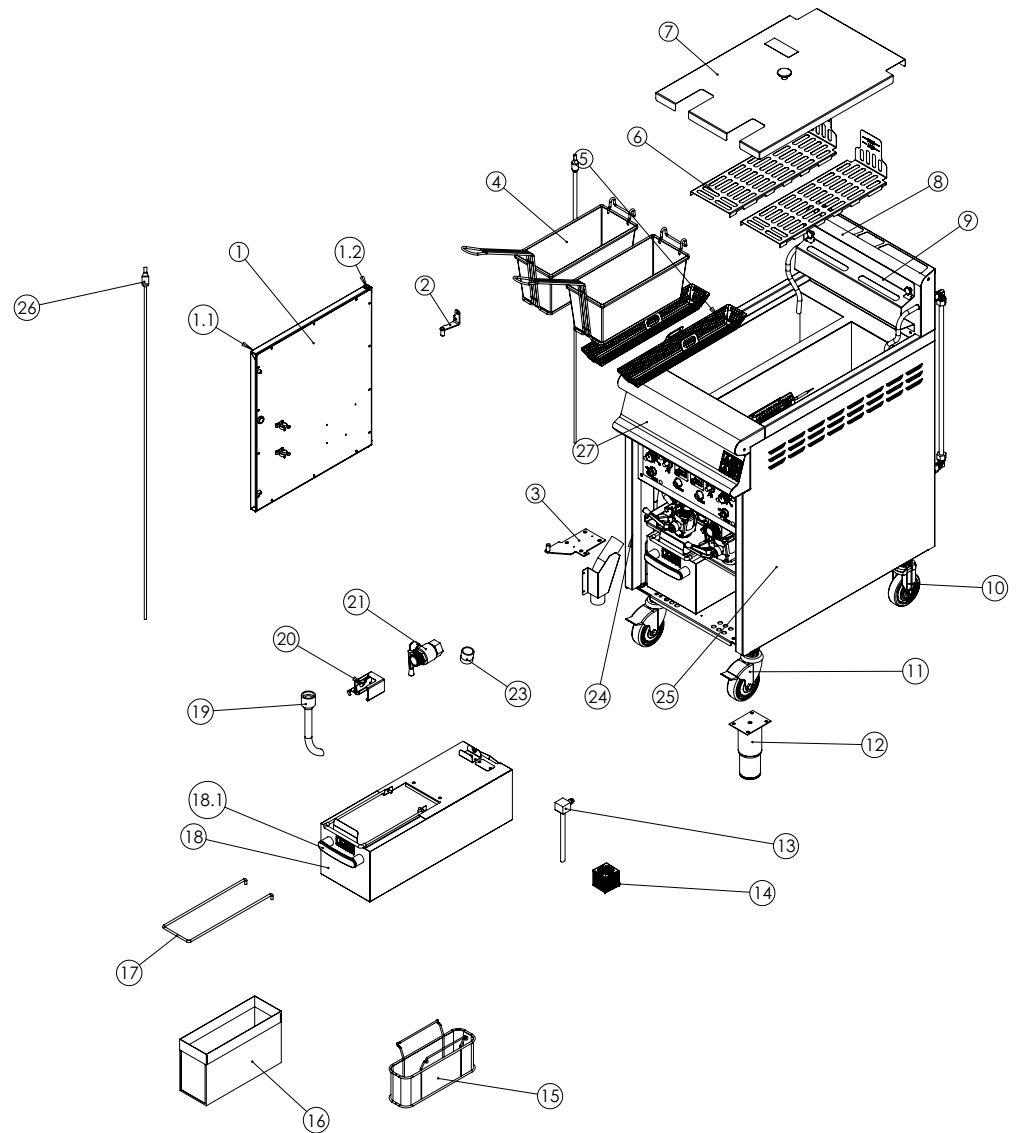

DOMINATOR PLUS

MAIN BODY SPARES

ITEM	DESCRIPTION	SPARES No	G3845	G3845F
1	DOOR ASSEMBLY	535620000	Y	Y
	1.1 DOOR HANDLE	537580003	Y	Y
	1.2 DOOR HINGE BUSH (X2)	536060036	Y	Y
2	DOOR HINGE - TOP	731390005	Y	Y
3	DOOR HINGE - BOTTOM	731390006	Y	Y
4	BASKET	536430126	Y	Y
5	CRUMB CATCHER	535620001	Y	Y
6	FISH PLATE	535620002	Y	Y
7	DUST COVER	535620003	Y	Y
8	FRONT FLUE	535620004	Y	Y
9	BASKET HANGER	535620005	Y	Y
10	CASTOR FIXED (X2)	530964340	Y	Y
11	CASTOR BRAKED (X1)	530964350	Y	Y
12	ADJUSTABLE LEG	535480067	Y	Y
13	OIL PICK UP PIPE	535620006		Y
14	SUCTION PIPE FITER	535580052		Y
15	FILTRATION BASKET	535580037		Y
16	FINE MESH FILTER	535580038		Y
17	FINE MESH FILTER SUPPORT	535580039		Y
18	OIL BUCKET	535620007		Y
	18.1 OIL BUCKET HANDLE	731350030		Y
19	DRAIN TUBE	535710015	Y	
20	BALL VALVE GUARD	535620008	Y	Y
21	BALL VALVE	534510010	Y	Y
				Y
23	DRAIN BOSS	535620009		Y
24	SIDE PANEL LEFT HAND	535600001	Y	Y
25	SIDE PANEL RIGHT HAND	535600002	Y	Y
26	DRAIN CLEANING ROD (FLEXABLE)	536300017		Y
27	CONTROL PANEL	535620010	Y	Y

Issue	Alteration	Date	Product	Document Reference
A	A	January 2019	G3845/3845F Fryers	BD55552

DOMINATOR PLUS

FRONT CONTROLS AND ELECTRICS SPARES

ITEM	DESCRIPTION	SPARES No
1	GAS CONTROL VALVE	535620016
2	PIEZO IGNITER	535010000
2.1	IGNITER EARTH CABLE	535620017
3	PUMP SWITCH (G3845F ONLY)	535580056
4	SAFETY THERMOSTAT KIT	535580008
4.1	SAFETY STAT DUST COVER	731742083
5	FLEXI PIPE - VALVE TO BURNER	535010010

Issue	Alteration	Date	Product	Document Reference
A	A	January 2019	G3845F Fryers	BD55556

DOMINATOR PLUS

PUMP AND PIPE SPARES

ITEM	DESCRIPTION	SPARES No
1	ELBOW COMPRESSION 12 X 12MM	536300040
2	REAR FILTRATION PIPE	536300064
3	FLEXI PIPE 12 DIA X 210MM	537960100
4	ELBOW 1/4" TO 12 MM	536300055
5	PUMP AND MOTOR ASSEMBLY	535770077
6	OIL RETURN PIPE LH	535620019
7	OIL RETURN PIPE RH	535620020