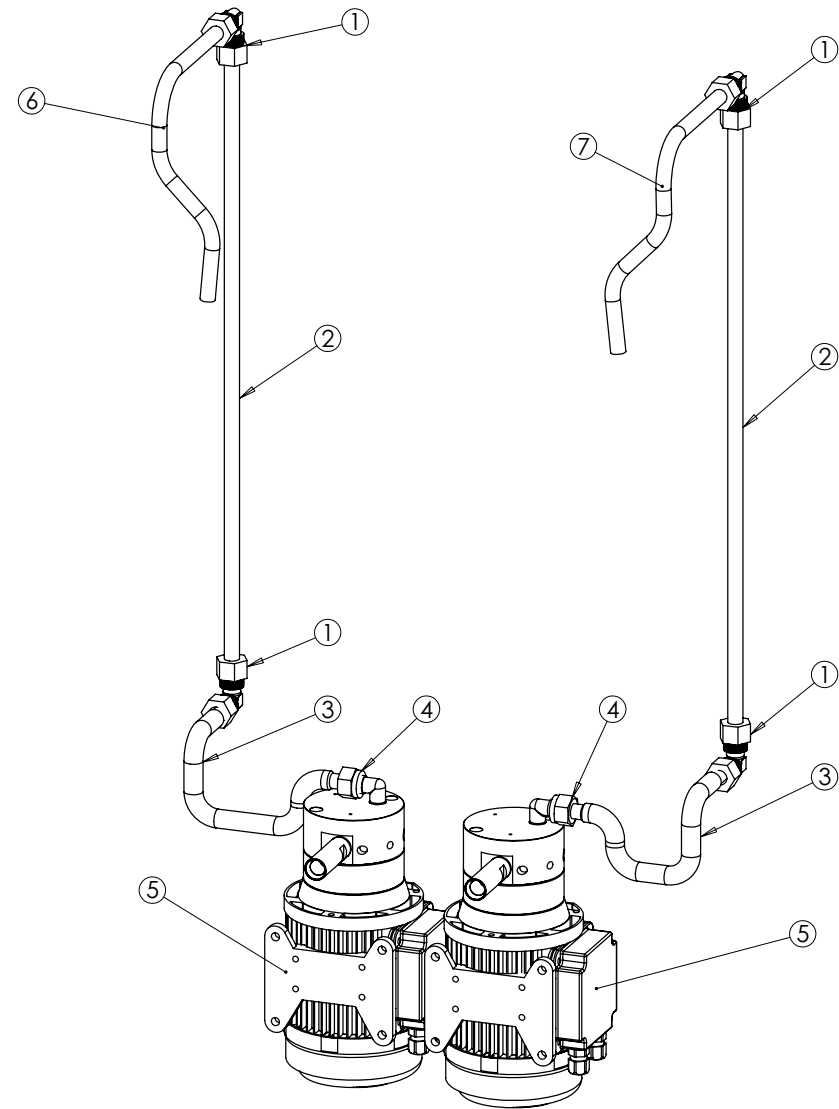

Issue	Alteration	Date	Product	Document Reference
B	A	May 2019	G3845/3845F Fryers	AD55554

DOMINATOR PLUS

BURNER AND PILOT ASSEMBLY SPARES

ITEM	DESCRIPTION	SPARES No
1	PILOT FLEXI PIPE 6MM DIA	535670025
2	THERMOCOUPLE	537350033
3	CERAMIC CONNECTOR BLOCK	734060004
4	PILOT ASSEMBLY	530760007
4.1	PILOT INJECTOR LPG	537350014
4.2	PILOT INJECTOR NG	537350013
5	SPARK ELECTRODE	535620011
6	BURNER	535620012
7	INJECTOR NG	535620013
7.1	INJECTOR LPG	535620014
8	INJECTOR HOLDER	535620015

Issue	Alteration	Date	Product	Document Reference
A	A	January 2019	G3845/3845F Fryers	BD55554

DOMINATOR PLUS

REAR ELECTRICS SPARES

ITEM	DESCRIPTION	SPARES No
1	PUMP TIMER	536470007
2	FUSE 5A ANTI SURGE	536430009
3	FUSE HOLDEER	734310510
4	MAINS TERMINAL 3 WAY	732910270

Issue	Alteration	Date	Product	Document Reference
A	A	January 2019	G3845F Fryers	BD55556

DOMINATOR PLUS

PUMP AND PIPE SPARES

ITEM	DESCRIPTION	SPARES No
1	ELBOW COMPRESSION 12 X 12MM	536300040
2	REAR FILTRATION PIPE	536300064
3	FLEXI PIPE 12 DIA X 210MM	537960100
4	ELBOW 1/4" TO 12 MM	536300055
5	PUMP AND MOTOR ASSEMBLY	535770077
6	OIL RETURN PIPE LH	535620019
7	OIL RETURN PIPE RH	535620020