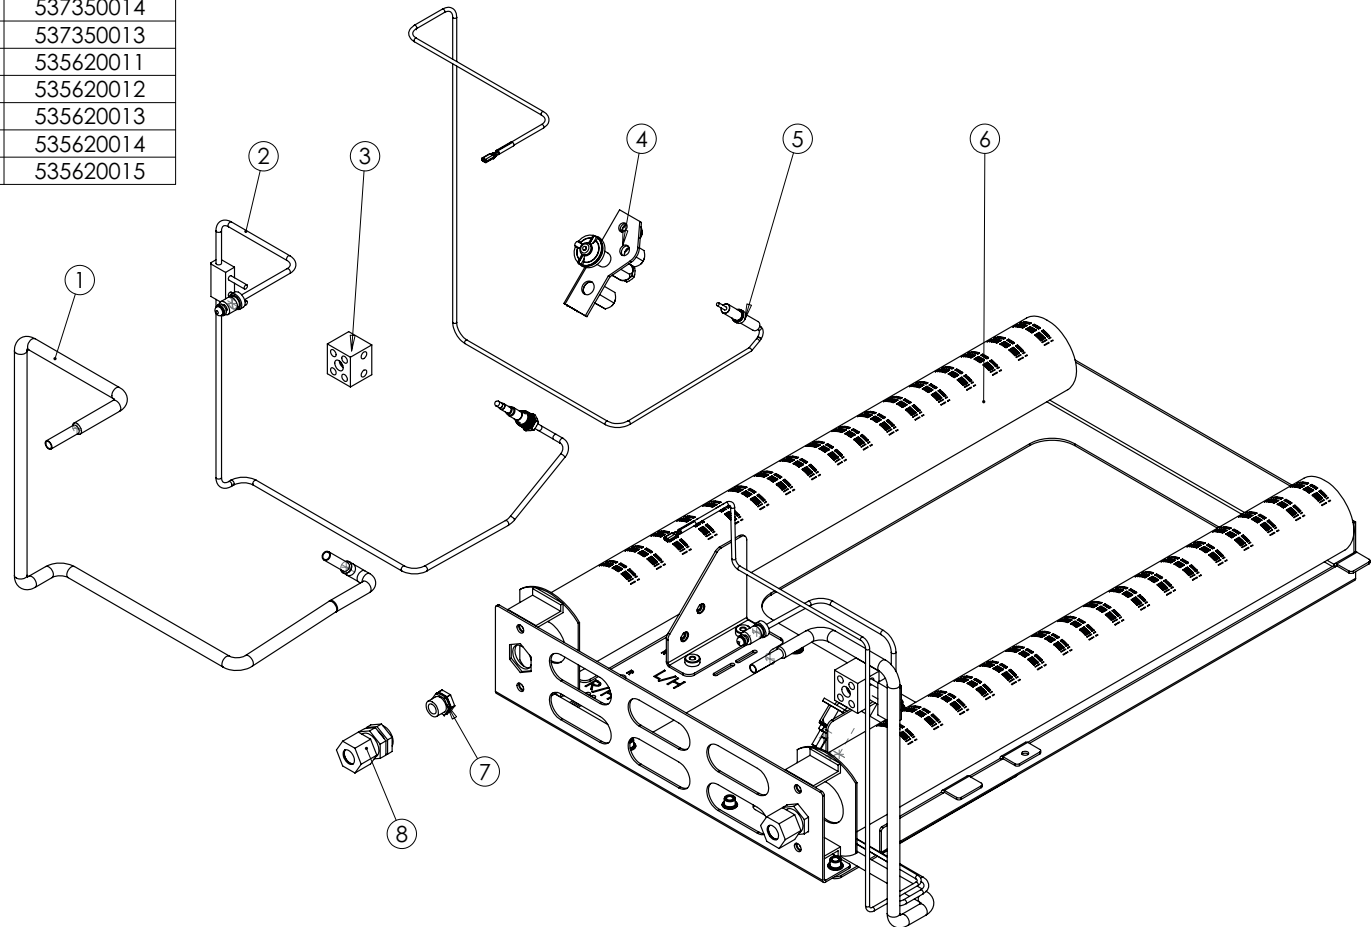

DOMINATOR PLUS

MAIN BODY SPARES

ITEM	DESCRIPTION	SPARES No	G3845	G3845F
1	DOOR ASSEMBLY	535620000	Y	Y
	1.1 DOOR HANDLE	537580003	Y	Y
	1.2 DOOR HINGE BUSH (X2)	536060036	Y	Y
2	DOOR HINGE - TOP	731390005	Y	Y
3	DOOR HINGE - BOTTOM	731390006	Y	Y
4	BASKET	536430126	Y	Y
5	CRUMB CATCHER	535620001	Y	Y
6	FISH PLATE	535620002	Y	Y
7	DUST COVER	535620003	Y	Y
8	FRONT FLUE	535620004	Y	Y
9	BASKET HANGER	535620005	Y	Y
10	CASTOR FIXED (X2)	530964340	Y	Y
11	CASTOR BRAKED (X1)	530964350	Y	Y
12	ADJUSTABLE LEG	535480067	Y	Y
13	OIL PICK UP PIPE	535620006		Y
14	SUCTION PIPE FITER	535580052		Y
15	FILTRATION BASKET	535580037		Y
16	FINE MESH FILTER	535580038		Y
17	FINE MESH FILTER SUPPORT	535580039		Y
18	OIL BUCKET	535620007		Y
	18.1 OIL BUCKET HANDLE	731350030		Y
19	DRAIN TUBE	535710015	Y	
20	BALL VALVE GUARD	535620008	Y	Y
21	BALL VALVE	534510010	Y	Y
				Y
23	DRAIN BOSS	535620009		Y
24	SIDE PANEL LEFT HAND	535600001	Y	Y
25	SIDE PANEL RIGHT HAND	535600002	Y	Y
26	DRAIN CLEANING ROD (FLEXABLE)	536300017		Y
27	CONTROL PANEL	535620010	Y	Y

Issue	Alteration	Date	Product	Document Reference
A	A	January 2019	G3845/3845F Fryers	BD55552

DOMINATOR PLUS

FRONT CONTROLS AND ELECTRICS SPARES

ITEM	DESCRIPTION	SPARES No
1	GAS CONTROL VALVE	535620016
2	PIEZO IGNITER	535010000
2.1	IGNITER EARTH CABLE	535620017
3	PUMP SWITCH (G3845F ONLY)	535580056
4	SAFETY THERMOSTAT KIT	535580008
4.1	SAFETY STAT DUST COVER	731742083
5	FLEXI PIPE - VALVE TO BURNER	535010010

Issue	Alteration	Date	Product	Document Reference
B	A	May 2019	G3845/3845F Fryers	AD55554

DOMINATOR PLUS

BURNER AND PILOT ASSEMBLY SPARES

ITEM	DESCRIPTION	SPARES No
1	PILOT FLEXI PIPE 6MM DIA	535670025
2	THERMOCOUPLE	537350033
3	CERAMIC CONNECTOR BLOCK	734060004
4	PILOT ASSEMBLY	530760007
4.1	PILOT INJECTOR LPG	537350014
4.2	PILOT INJECTOR NG	537350013
5	SPARK ELECTRODE	535620011
6	BURNER	535620012
7	INJECTOR NG	535620013
7.1	INJECTOR LPG	535620014
8	INJECTOR HOLDER	535620015