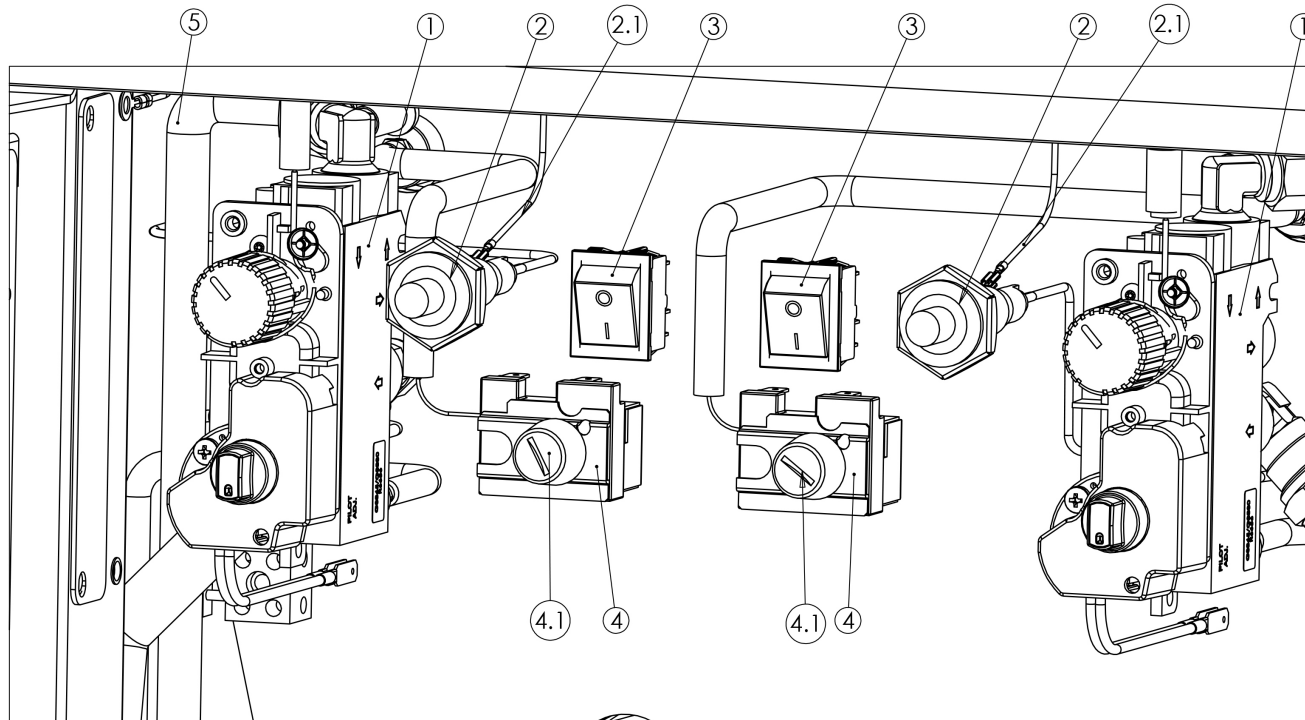

DOMINATOR PLUS

MAIN BODY SPARES

ITEM	DESCRIPTION	SPARES No	G3845	G3845F
1	DOOR ASSEMBLY	535620000	Y	Y
	1.1 DOOR HANDLE	537580003	Y	Y
	1.2 DOOR HINGE BUSH (X2)	536060036	Y	Y
2	DOOR HINGE - TOP	731390005	Y	Y
3	DOOR HINGE - BOTTOM	731390006	Y	Y
4	BASKET	536430126	Y	Y
5	CRUMB CATCHER	535620001	Y	Y
6	FISH PLATE	535620002	Y	Y
7	DUST COVER	535620003	Y	Y
8	FRONT FLUE	535620004	Y	Y
9	BASKET HANGER	535620005	Y	Y
10	CASTOR FIXED (X2)	530964340	Y	Y
11	CASTOR BRAKED (X1)	530964350	Y	Y
12	ADJUSTABLE LEG	535480067	Y	Y
13	OIL PICK UP PIPE	535620006		Y
14	SUCTION PIPE FITER	535580052		Y
15	FILTRATION BASKET	535580037		Y
16	FINE MESH FILTER	535580038		Y
17	FINE MESH FILTER SUPPORT	535580039		Y
18	OIL BUCKET	535620007		Y
	18.1 OIL BUCKET HANDLE	731350030		Y
19	DRAIN TUBE	535710015	Y	
20	BALL VALVE GUARD	535620008	Y	Y
21	BALL VALVE	534510010	Y	Y
				Y
23	DRAIN BOSS	535620009		Y
24	SIDE PANEL LEFT HAND	535600001	Y	Y
25	SIDE PANEL RIGHT HAND	535600002	Y	Y
26	DRAIN CLEANING ROD (FLEXABLE)	536300017		Y
27	CONTROL PANEL	535620010	Y	Y

Issue	Alteration	Date	Product	Document Reference
A	A	January 2019	G3845/3845F Fryers	BD55552

DOMINATOR PLUS

FRONT CONTROLS AND ELECTRICS SPARES

ITEM	DESCRIPTION	SPARES No
1	GAS CONTROL VALVE	535620016
2	PIEZO IGNITER	535010000
2.1	IGNITER EARTH CABLE	535620017
3	PUMP SWITCH (G3845F ONLY)	535580056
4	SAFETY THERMOSTAT KIT	535580008
4.1	SAFETY STAT DUST COVER	731742083
5	FLEXI PIPE - VALVE TO BURNER	535010010

Issue	Alteration	Date	Product	Document Reference
B	A	May 2019	G3845/3845F Fryers	AD55554

DOMINATOR PLUS

BURNER AND PILOT ASSEMBLY SPARES

ITEM	DESCRIPTION	SPARES No
1	PILOT FLEXI PIPE 6MM DIA	535670025
2	THERMOCOUPLE	537350033
3	CERAMIC CONNECTOR BLOCK	734060004
4	PILOT ASSEMBLY	530760007
4.1	PILOT INJECTOR LPG	537350014
4.2	PILOT INJECTOR NG	537350013
5	SPARK ELECTRODE	535620011
6	BURNER	535620012
7	INJECTOR NG	535620013
7.1	INJECTOR LPG	535620014
8	INJECTOR HOLDER	535620015